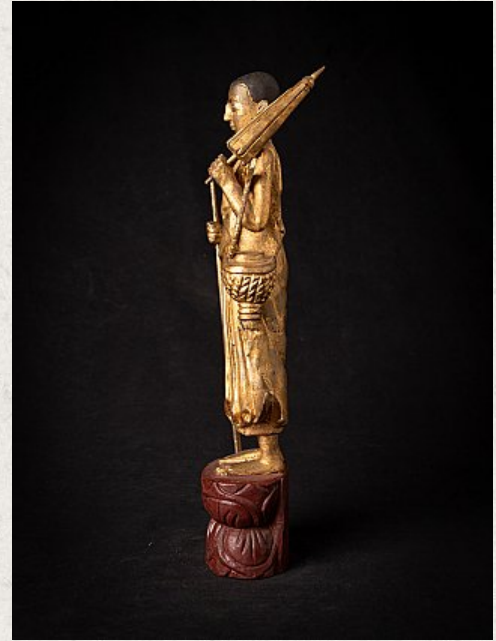

Old wooden Burmese Monk statue

- Material : wood
- 38,2 cm high
- 11,5 cm wide and 10 cm deep
- Gilded with 24 krt. gold
- Middle 20th century
- Originating from Burma
- Nr: 3627-6

Asian art

Rielerweg 71-73

7416 ZB Deventer

The Netherlands

www.burmese-art.com

info@burmese-art.com

+31-6-22192241