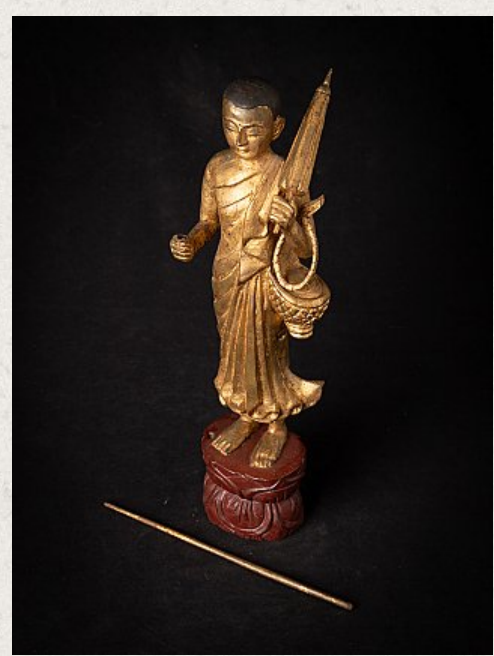

[See on website](#)