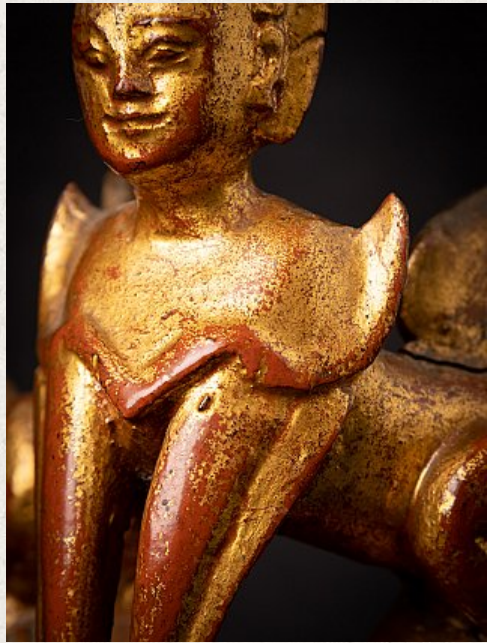

[See on website](#)