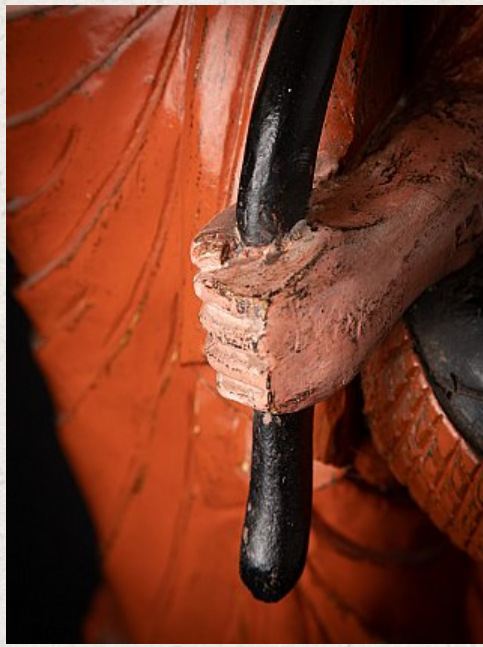

[See on website](#)