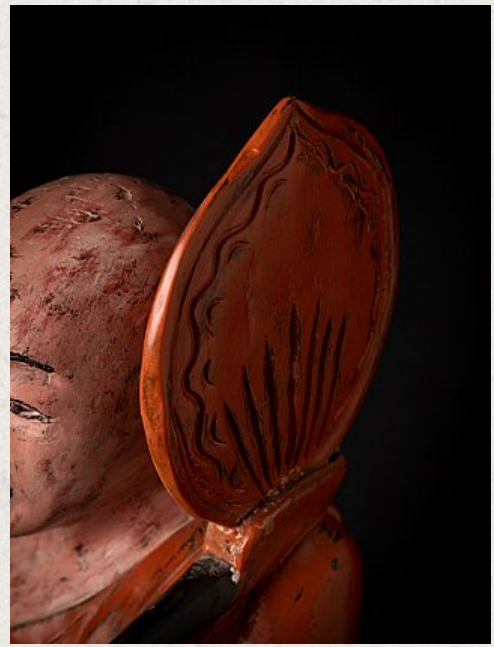

[See on website](#)