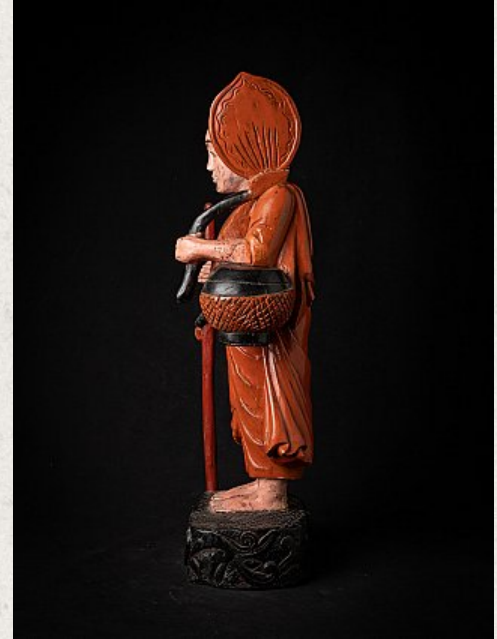

Old wooden Burmese Monk statue

- Material : wood
- 66,5 cm high
- 24 cm wide and 16 cm deep
- Late 20th century
- Burmese name : Shin Shiwali - the protector of the traveller
- Weight: 4,3 kgs
- Originating from Burma
- Nr: 3628-2
- Price : 300 euro

Asian art

Rielerweg 71-73

7416 ZB Deventer

The Netherlands

burmese-art.com

info@burmese-art.com

+31-6-22192241