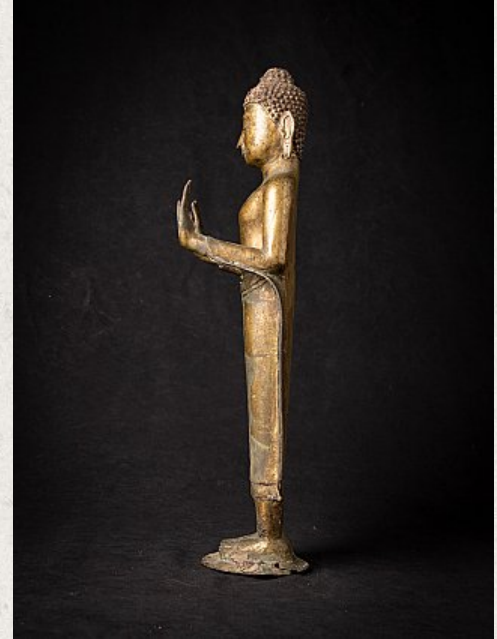

Early bronze Thai Ayutthaya Buddha statue

- Material : bronze
- 44,8 cm high
- 18,5 cm wide and 13 cm deep
- Abhaya mudra
- 16th century
- Ayutthaya period
- Originating from Thailand
- Nr: 3631-12
- Price : 3,950 euro

Asian art

Rielerweg 71-73

7416 ZB Deventer

The Netherlands

www.burmese-art.com

info@burmese-art.com

+31-6-22192241