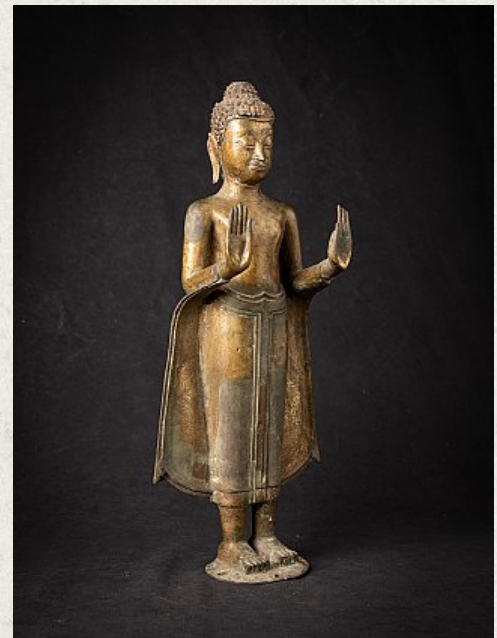

Early bronze Thai Ayutthaya Buddha statue

- Material : bronze
- 44,8 cm high
- 18,5 cm wide and 13 cm deep
- Abhaya mudra
- 16th century
- Ayutthaya period
- Originating from Thailand
- Nr: 3631-12
- Price : 3,950 euro

Asian art

Rielerweg 71-73

7416 ZB Deventer

The Netherlands

www.burmese-art.com

info@burmese-art.com

+31-6-22192241