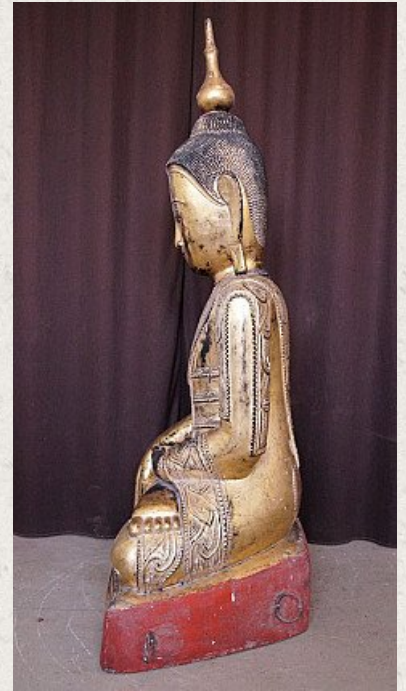

Antique lacquer Shan Buddha

- Material : lacquerware
- 135 cm high
- 69 cm wide
- 43 cm deep
- Shan (Tai Yai) style
- Bhumisparsha mudra
- 17th - 18th century
- Gilt with 24 krt. gold leaf
- Originating from Burma
- Nr: 561

Asian art

Rielerweg 71-73

7416 ZB Deventer

The Netherlands

www.burmese-art.com

info@burmese-art.com

+31-6-22192241