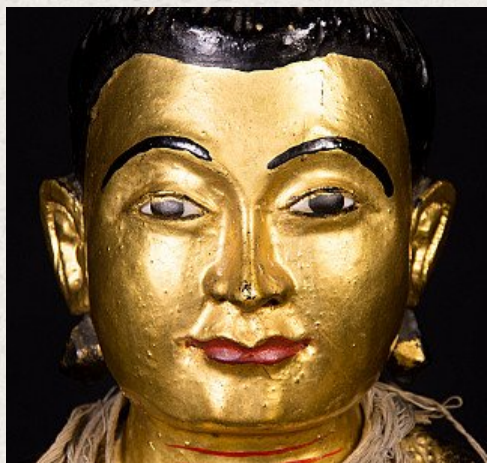

[See on website](#)